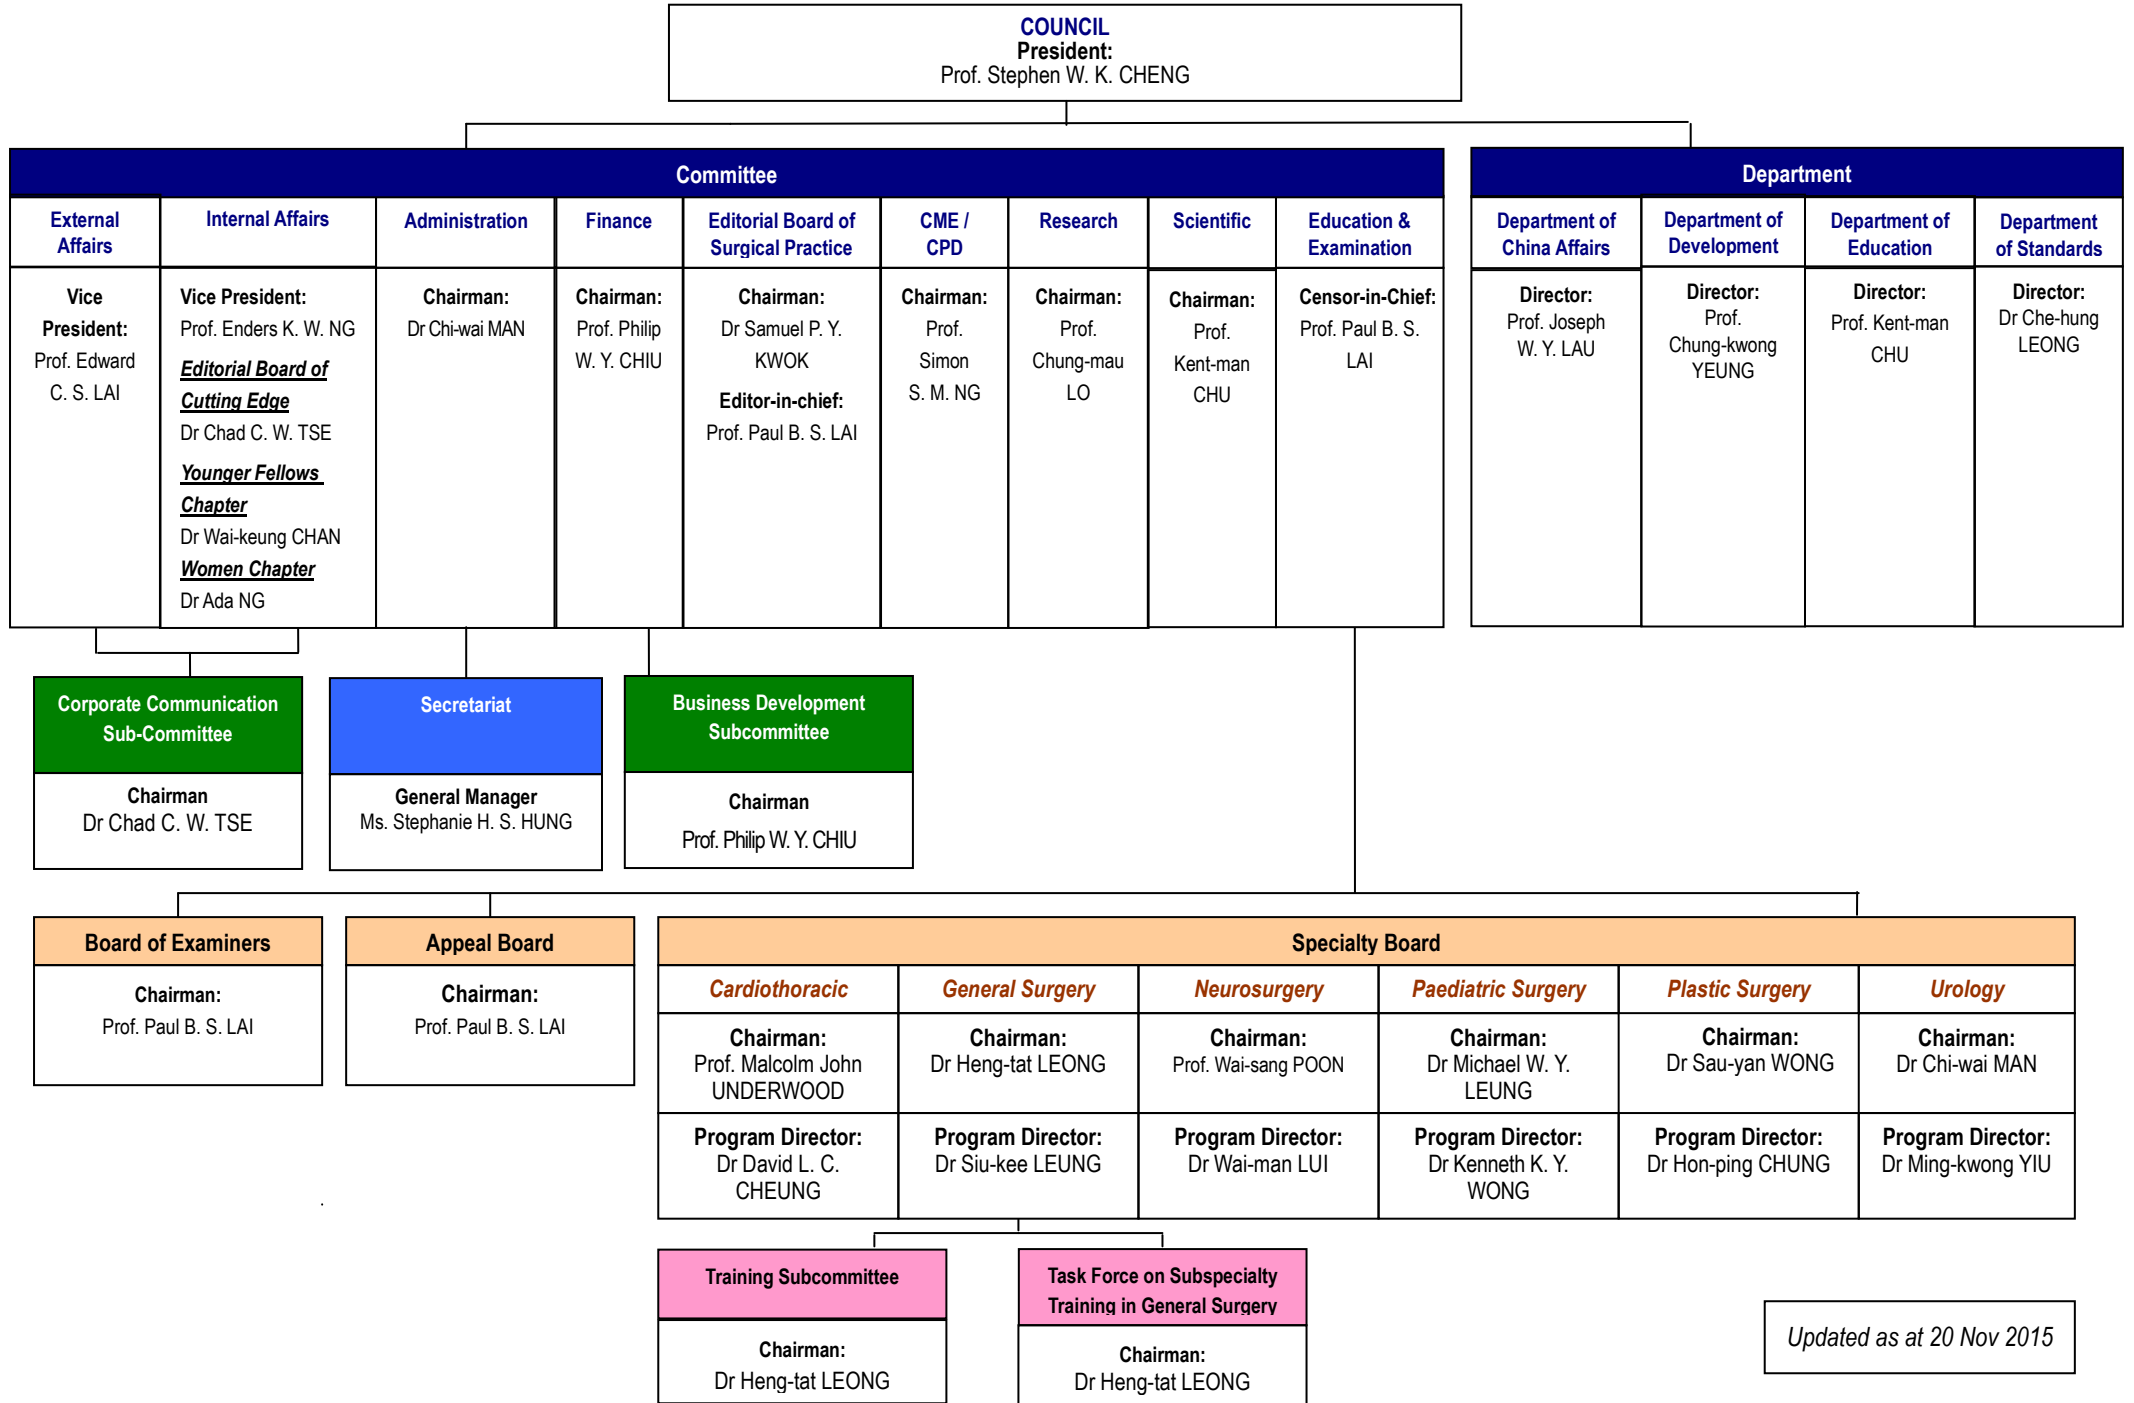

# MANAGEMENT STRUCTURE OF THE COLLEGE OF SURGEONS OF HONG KONG

Updated as at 20 Nov 2015